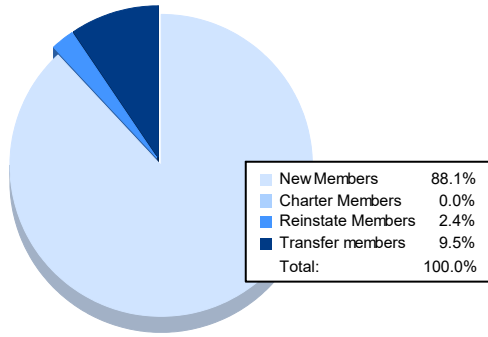

Year	New Clubs	Dropped Clubs	Gain/ Loss Clubs	New Members	Charter Members	Reinstate Members	Transfer Members	Total Member Added	Total Members Dropped	Gain/ Loss Members
2016-2017	0	0	0	60	0	1	3	64	82	-18
2017-2018	1	2	-1	78	21	0	5	104	109	-5
2018-2019	0	0	0	51	2	0	1	54	90	-36
2019-2020	0	0	0	30	0	1	0	31	56	-25
2020-2021	0	2	-2	37	0	1	4	42	84	-42
<b>Average</b>	<b>0</b>	<b>1</b>	<b>-1</b>	<b>51</b>	<b>5</b>	<b>1</b>	<b>3</b>	<b>59</b>	<b>84</b>	<b>-25</b>

### Membership Composition June 2021 Cumulative