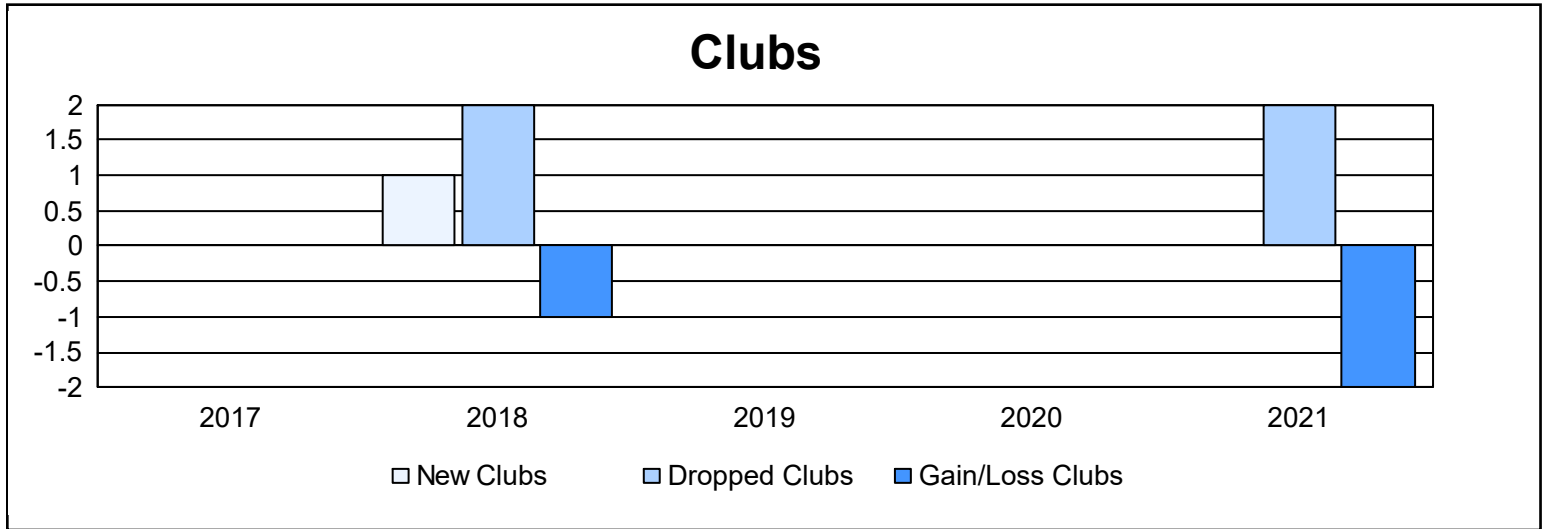

Year	New Clubs	Dropped Clubs	Gain/ Loss Clubs	New Members	Charter Members	Reinstate Members	Transfer Members	Total Member Added	Total Members Dropped	Gain/ Loss Members
2016-2017	0	0	0	60	0	1	3	64	82	-18
2017-2018	1	2	-1	78	21	0	5	104	109	-5
2018-2019	0	0	0	51	2	0	1	54	90	-36
2019-2020	0	0	0	30	0	1	0	31	56	-25
2020-2021	0	2	-2	37	0	1	4	42	84	-42
<b>Average</b>	<b>0</b>	<b>1</b>	<b>-1</b>	<b>51</b>	<b>5</b>	<b>1</b>	<b>3</b>	<b>59</b>	<b>84</b>	<b>-25</b>

### Membership Composition June 2021 Cumulative