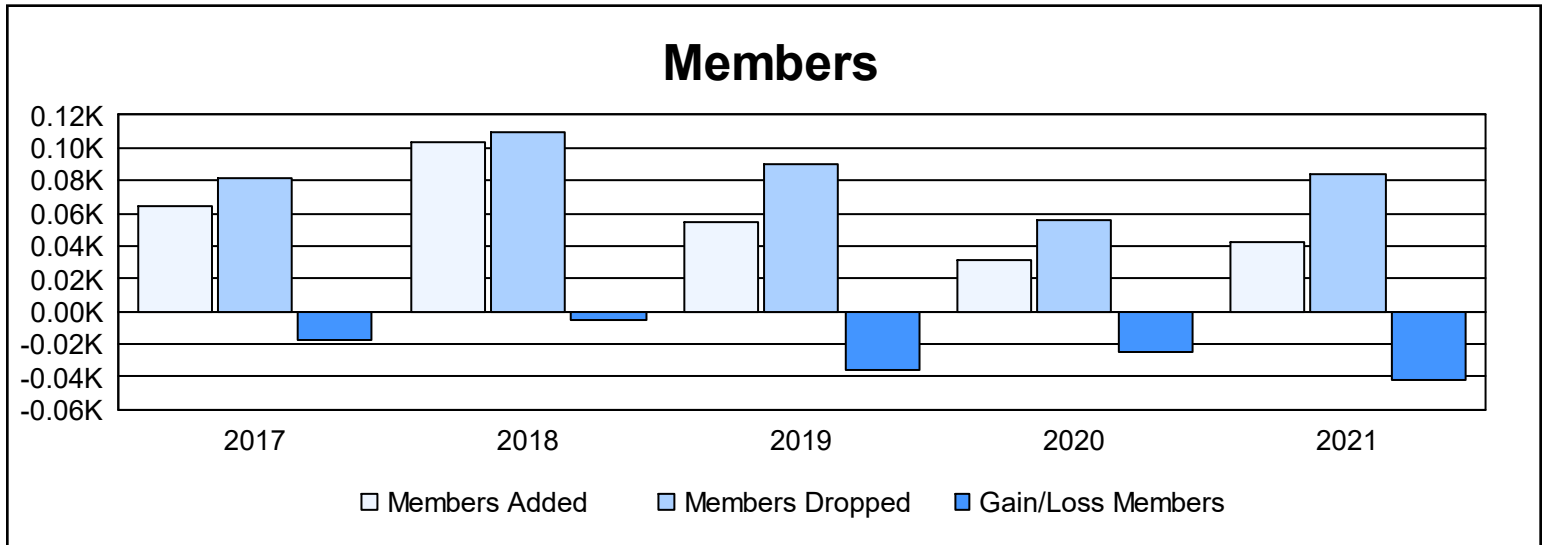

Year	New Clubs	Dropped Clubs	Gain/ Loss Clubs	New Members	Charter Members	Reinstate Members	Transfer Members	Total Member Added	Total Members Dropped	Gain/ Loss Members
2016-2017	0	0	0	60	0	1	3	64	82	-18
2017-2018	1	2	-1	78	21	0	5	104	109	-5
2018-2019	0	0	0	51	2	0	1	54	90	-36
2019-2020	0	0	0	30	0	1	0	31	56	-25
2020-2021	0	2	-2	37	0	1	4	42	84	-42
<b>Average</b>	<b>0</b>	<b>1</b>	<b>-1</b>	<b>51</b>	<b>5</b>	<b>1</b>	<b>3</b>	<b>59</b>	<b>84</b>	<b>-25</b>

### Membership Composition June 2021 Cumulative